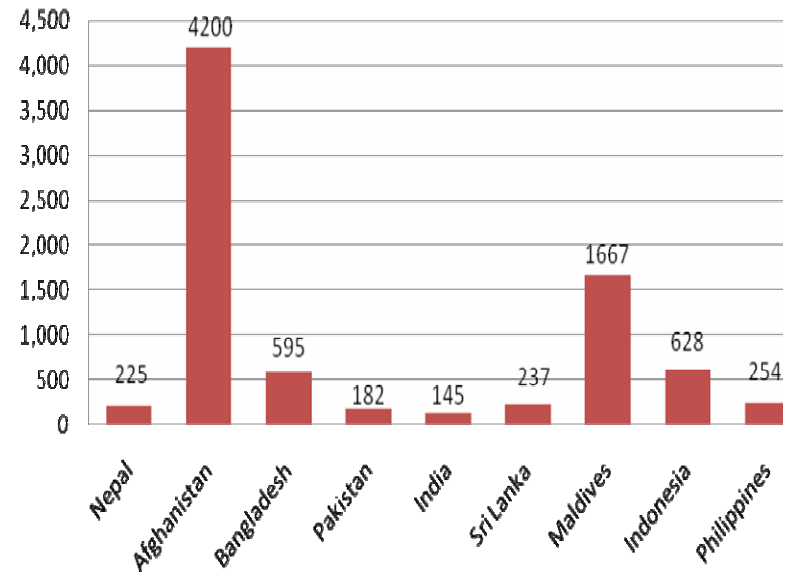

Feb 2009

Annual cost, 2Mbps, 2km DPLC (tail cost) in USD

Figure 1

Annual cost, 256kbps Broadband business connection (unlimited download) in USD

Figure 2

Feb 2009

Table 1- Broadband Prices in Emerging Asia in USD¹

Country ²	Annual cost, 2Mbps, 2km DPLC (tail cost)	Annual cost, 2Mbps, 100km DPLC	Annual cost, 2Mbps Broadband business connection[iii] (unlimited download)	Annual cost, 256kbps Broadband business connection (unlimited download)	Annual cost, 256kbps Broadband residential connection (unlimited download)	Price per GB, for 2Mbps, 5-10 GB data limit (Business)	Price per GB, for 256kbps, 5-10 GB data limit (Business)	Price per GB, for 256kbps, 1- 4 GB data limit (Residential)	Price per GB, 1Mbps speed, 1GB data limit mobile internet	Value of 1 USD in local currency as at January 30, 2009 ³
South Asia										
Nepal	⁴	⁵	1,395 ⁶	225	225					79.98
Afghanistan	⁷	⁸	11,700 ⁹	4,200 ¹⁰	4,200					52.13
Bangladesh	782 ¹¹	3,826 ¹²		595 ¹³	255 ¹⁴					70.58
Pakistan	59 ¹⁵	2,950 ¹⁶	759 ¹⁷	182 ¹⁸	182		4 ¹⁹	2 ²⁰	2 ²¹	79.08
India	344 ²²	3,569 ²³	2,225 ²⁴	145 ²⁵	145 ²⁶	3 ²⁷		5 ²⁸		49.44
Bhutan	983 ²⁹	7,369 ³⁰				4 ³¹	4 ³²	4 ³³	17 ³⁴	48.85
Sri Lanka	2,744 ³⁵	3,236 ³⁶	526 ³⁷	237 ³⁸	237			9 ³⁹	4 ⁴⁰	114.13
Maldives	15,865 ⁴¹	41,422 ⁴²	3,689 ⁴³	1,667 ⁴⁴	277 ⁴⁵	22 ⁴⁶	10 ⁴⁷	9 ⁴⁸		12.96
South East Asia										
Indonesia	2,564 ⁴⁹	7,220 ⁵⁰		628 ⁵¹	8,371 ⁵²	17 ⁵³		7 ⁵⁴	14 ⁵⁵	11,467.90
Philippines	392 ⁵⁶		765 ⁵⁷	254 ⁵⁸	254 ⁵⁹					47.03