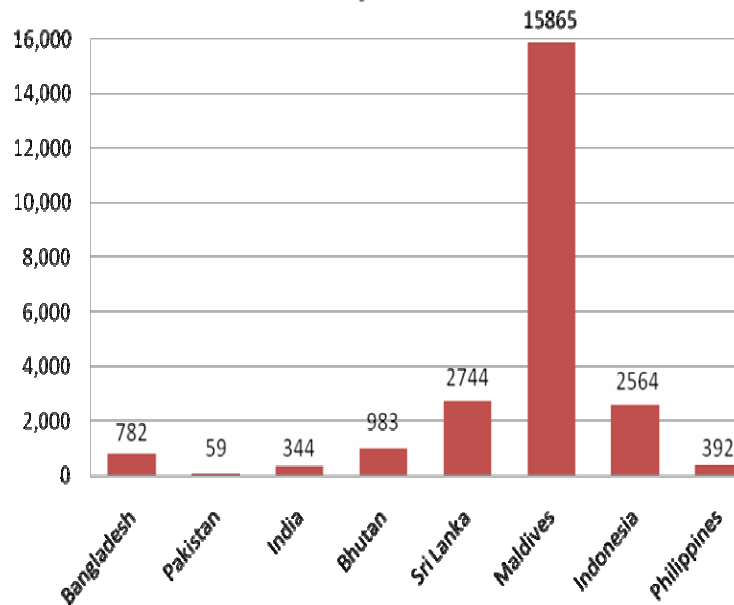

Feb 2009

Annual cost, 2Mbps, 2km DPLC (tail cost) in USD

Figure 1

Annual cost, 256kbps Broadband business connection (unlimited download) in USD

Figure 2

Feb 2009

Table 1- Broadband Prices in Emerging Asia in USD¹

Country ²	Annual cost, 2Mbps, 2km DPLC (tail cost)	Annual cost, 2Mbps, 100km DPLC	Annual cost, 2Mbps Broadband business connection[iii] (unlimited download)	Annual cost, 256kbps Broadband business connection (unlimited download)	Annual cost, 256kbps Broadband residential connection (unlimited download)	Price per GB, for 2Mbps, 5-10 GB data limit (Business)	Price per GB, for 256kbps, 5-10 GB data limit (Business)	Price per GB, for 256kbps, 1- 4 GB data limit (Residential)	Price per GB, 1Mbps speed, 1GB data limit mobile internet	Value of 1 USD in local currency as at January 30, 2009 ³
South Asia										
Nepal	⁴	⁵	1,395 ⁶	225	225					79.98
Afghanistan	⁷	⁸	11,700 ⁹	4,200 ¹⁰	4,200					52.13
Bangladesh	782 ¹¹	3,826 ¹²		595 ¹³	255 ¹⁴					70.58
Pakistan	59 ¹⁵	2,950 ¹⁶	759 ¹⁷	182 ¹⁸	182		4 ¹⁹	2 ²⁰	2 ²¹	79.08
India	344 ²²	3,569 ²³	2,225 ²⁴	145 ²⁵	145 ²⁶	3 ²⁷		5 ²⁸		49.44
Bhutan	983 ²⁹	7,369 ³⁰				4 ³¹	4 ³²	4 ³³	17 ³⁴	48.85
Sri Lanka	2,744 ³⁵	3,236 ³⁶	526 ³⁷	237 ³⁸	237			9 ³⁹	4 ⁴⁰	114.13
Maldives	15,865 ⁴¹	41,422 ⁴²	3,689 ⁴³	1,667 ⁴⁴	277 ⁴⁵	22 ⁴⁶	10 ⁴⁷	9 ⁴⁸		12.96
South East Asia										
Indonesia	2,564 ⁴⁹	7,220 ⁵⁰		628 ⁵¹	8,371 ⁵²	17 ⁵³		7 ⁵⁴	14 ⁵⁵	11,467.90
Philippines	392 ⁵⁶		765 ⁵⁷	254 ⁵⁸	254 ⁵⁹					47.03