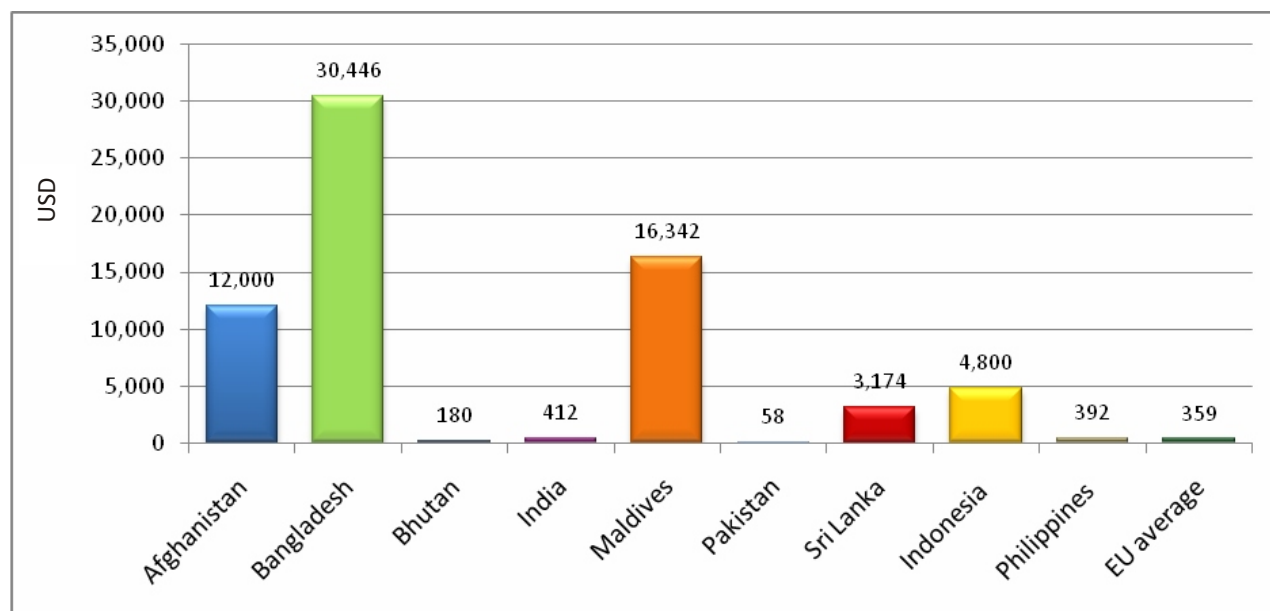

August 2007

Annual rental charged for a DPLC of 2km at a speed of 2Mbps (USD)¹

Broadband Prices (USD⁵)

Country	2Mbps, 2km DPLC (p.a.) ²	2Mbps, 100 km DPLC (p.a.) ³	2 Mbps Broadband business connection (p.a.) ⁴	Minimum 256Kbps Broadband business connection (p.a.)	Minimum 256Kbps Broadband Residential connection (p.a.)
Afghanistan	12,000 ⁶	N/O ⁷	N/O	N/O	N/O
Bangladesh	30,446 ⁸	- ⁹	N/O	1,240 ¹⁰	2,066 ¹⁰
Bhutan	180 ¹¹	1,715 ¹¹	N/O	N/O	N/O
India	412 ¹²	4,098 ¹³	717 ¹⁴	107 ¹⁵	223 ¹⁴
Maldives	16,342 ¹⁶	40,576 ¹⁶	N/O	2,792 ¹⁷	112 ¹⁷
Pakistan	51 ¹⁸	2,528 ¹⁸	N/O	2,660 ¹⁹	2,660 ¹⁹
Sri Lanka	3,174 ²⁰	9,261 ²¹	726 ²²	242 ²³	242 ²³
Benchmarks					
Indonesia	4,800	-	N/O	954 ²⁶	254 ²⁷
Philippines	392 ²⁴	-	785 ²⁵	N/O	261 ²⁵
EU average	358 ²⁸	-	164 ²⁹	119 ³⁰	119 ³⁰

LIRNEasia

LIRNEasia strives to improve the lives of the people of the emerging Asia-Pacific by facilitating their use of ICTs and related infrastructures; by catalyzing the reform of laws, policies and regulations to enable those uses through the conduct of policy-relevant research, training and advocacy with emphasis on building in-situ expertise.