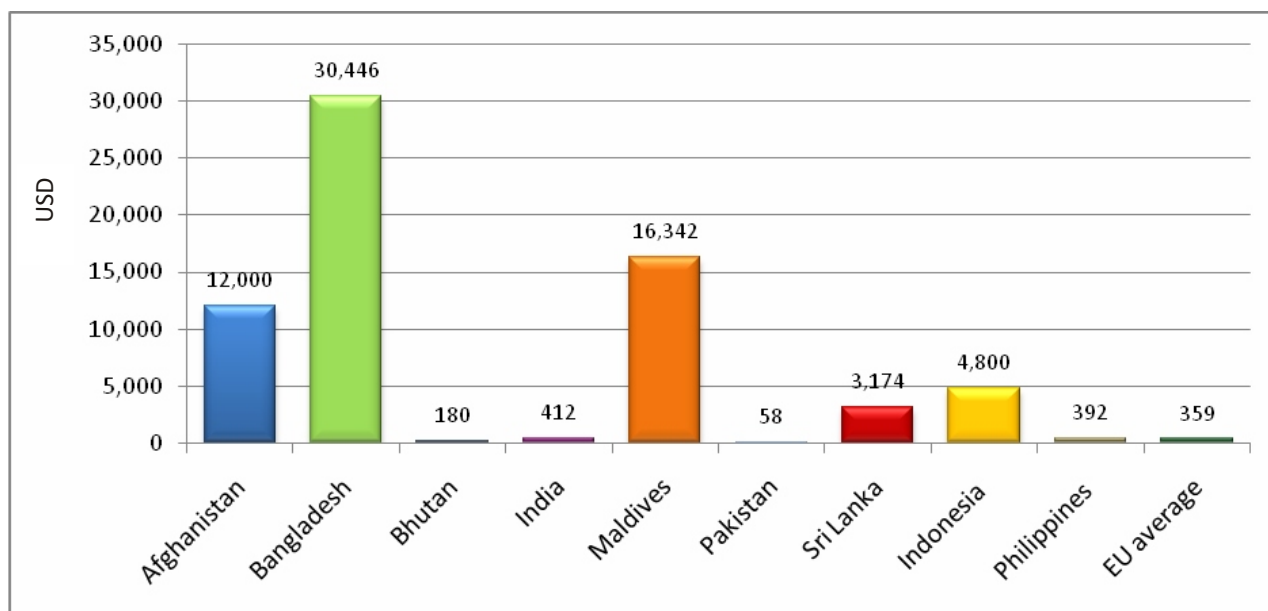

Annual rental charged for a DPLC of 2km at a speed of 2Mbps (USD)¹

Broadband Prices (USD⁵)

Country	2Mbps, 2km DPLC (p.a.) ²	2Mbps, 100 km DPLC (p.a.) ³	2 Mbps Broadband business connection (p.a.) ⁴	Minimum 256Kbps Broadband business connection (p.a.)	Minimum 256Kbps Broadband Residential connection (p.a.)
Afghanistan	12,000 ⁶	N/O ⁷	N/O	N/O	N/O
Bangladesh	30,446 ⁸	- ⁹	N/O	1,240 ¹⁰	2,066 ¹⁰
Bhutan	180 ¹¹	1,715 ¹¹	N/O	N/O	N/O
India	412 ¹²	4,098 ¹³	717 ¹⁴	107 ¹⁵	223 ¹⁴
Maldives	16,342 ¹⁶	40,576 ¹⁶	N/O	2,792 ¹⁷	112 ¹⁷
Pakistan	51 ¹⁸	2,528 ¹⁸	N/O	2,660 ¹⁹	2,660 ¹⁹
Sri Lanka	3,174 ²⁰	9,261 ²¹	726 ²²	242 ²³	242 ²³
Benchmarks					
Indonesia	4,800	-	N/O	954 ²⁶	254 ²⁷
Philippines	392 ²⁴	-	785 ²⁵	N/O	261 ²⁵
EU average	358 ²⁸	-	164 ²⁹	119 ³⁰	119 ³⁰

LIRNEasia

LIRNEasia strives to improve the lives of the people of the emerging Asia-Pacific by facilitating their use of ICTs and related infrastructures; by catalyzing the reform of laws, policies and regulations to enable those uses through the conduct of policy-relevant research, training and advocacy with emphasis on building in-situ expertise.