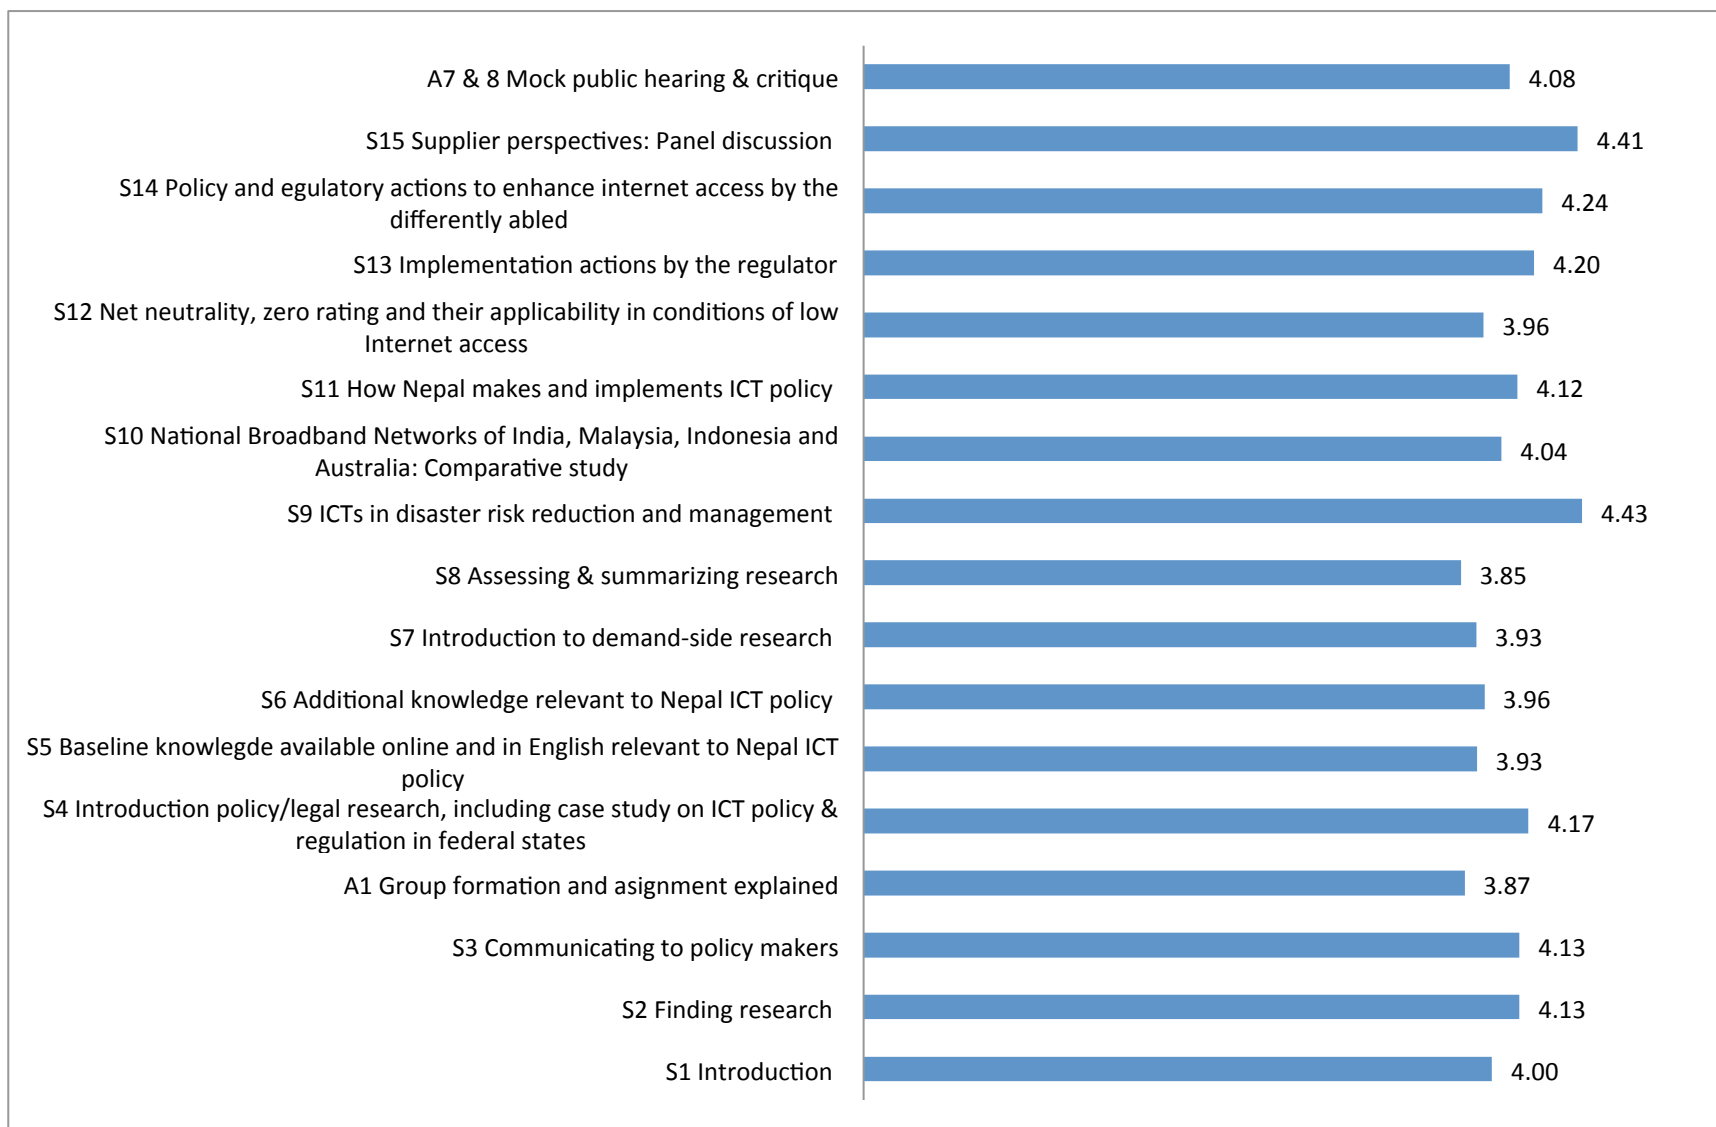

## Evaluations

The course evaluations can be seen from the figures below. The rating was based on a five point scale ranging from 1-abysmal to 5-excellent. All the topics, speakers and logistical arrangements were rated as being satisfactory.

## Session Ratings