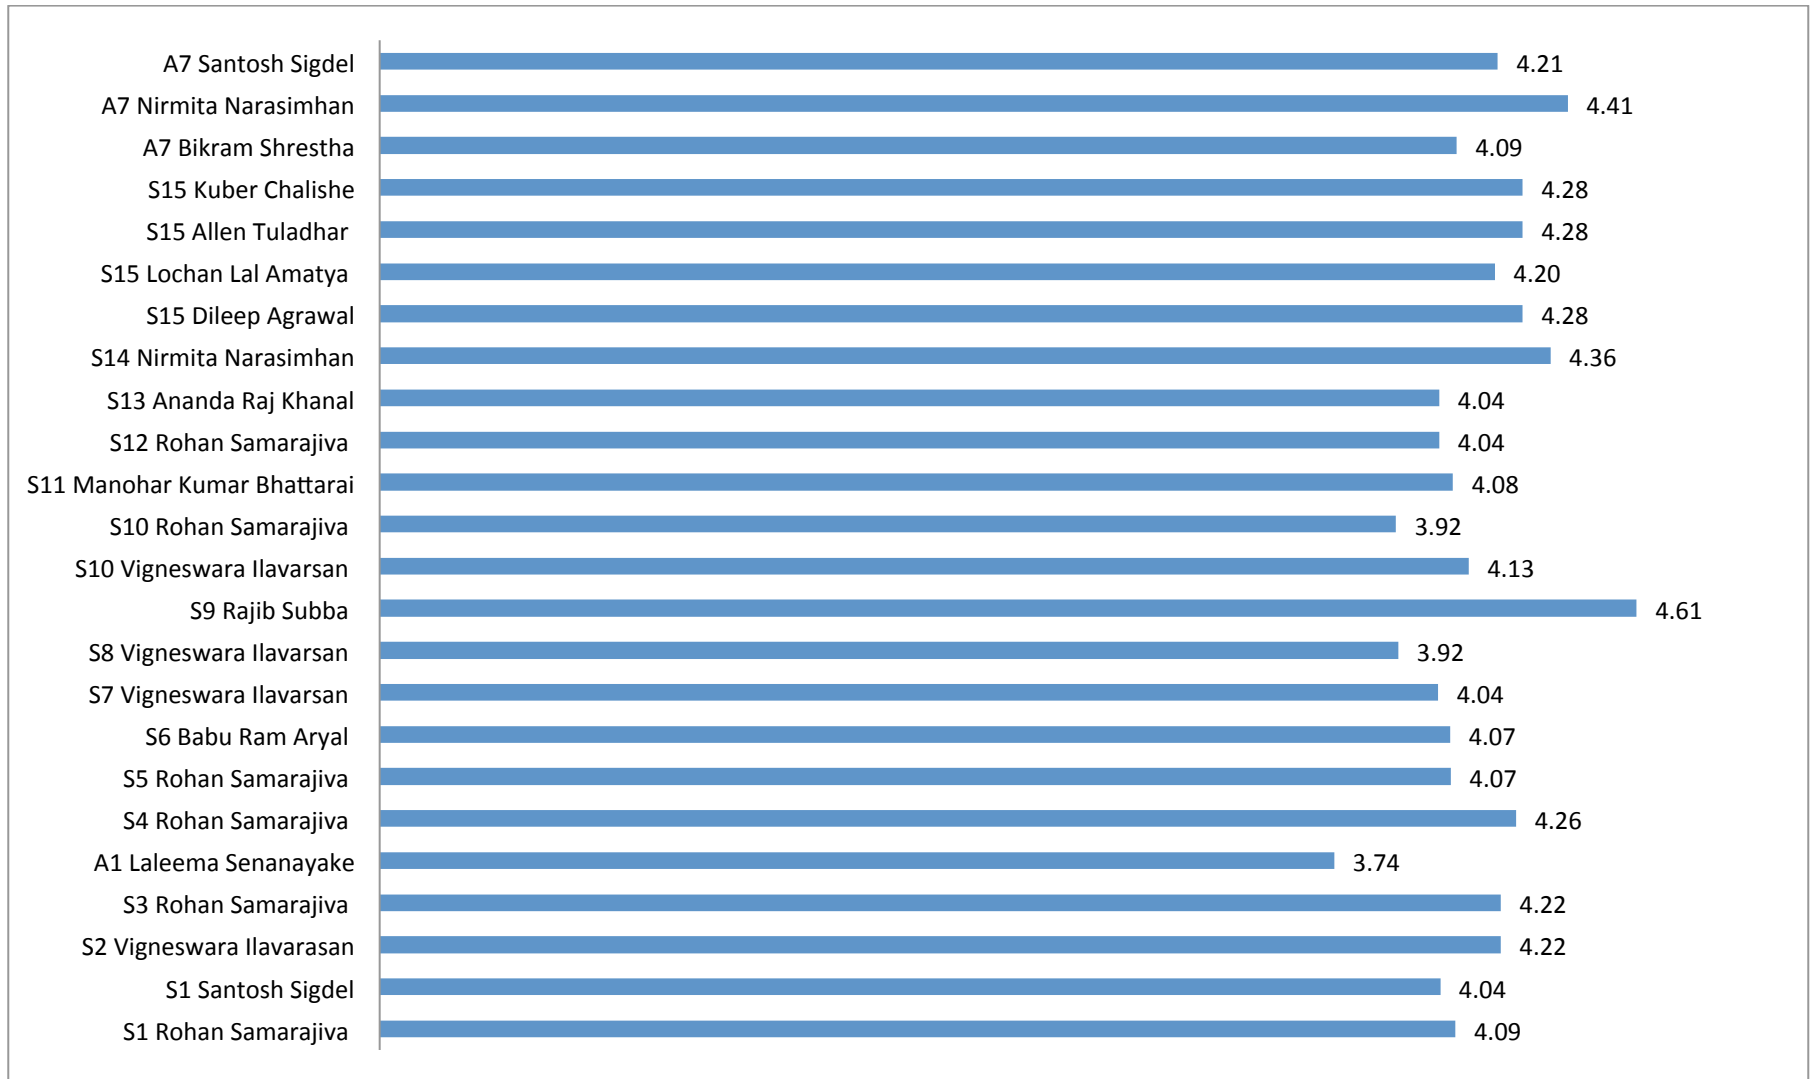

Speaker Rating