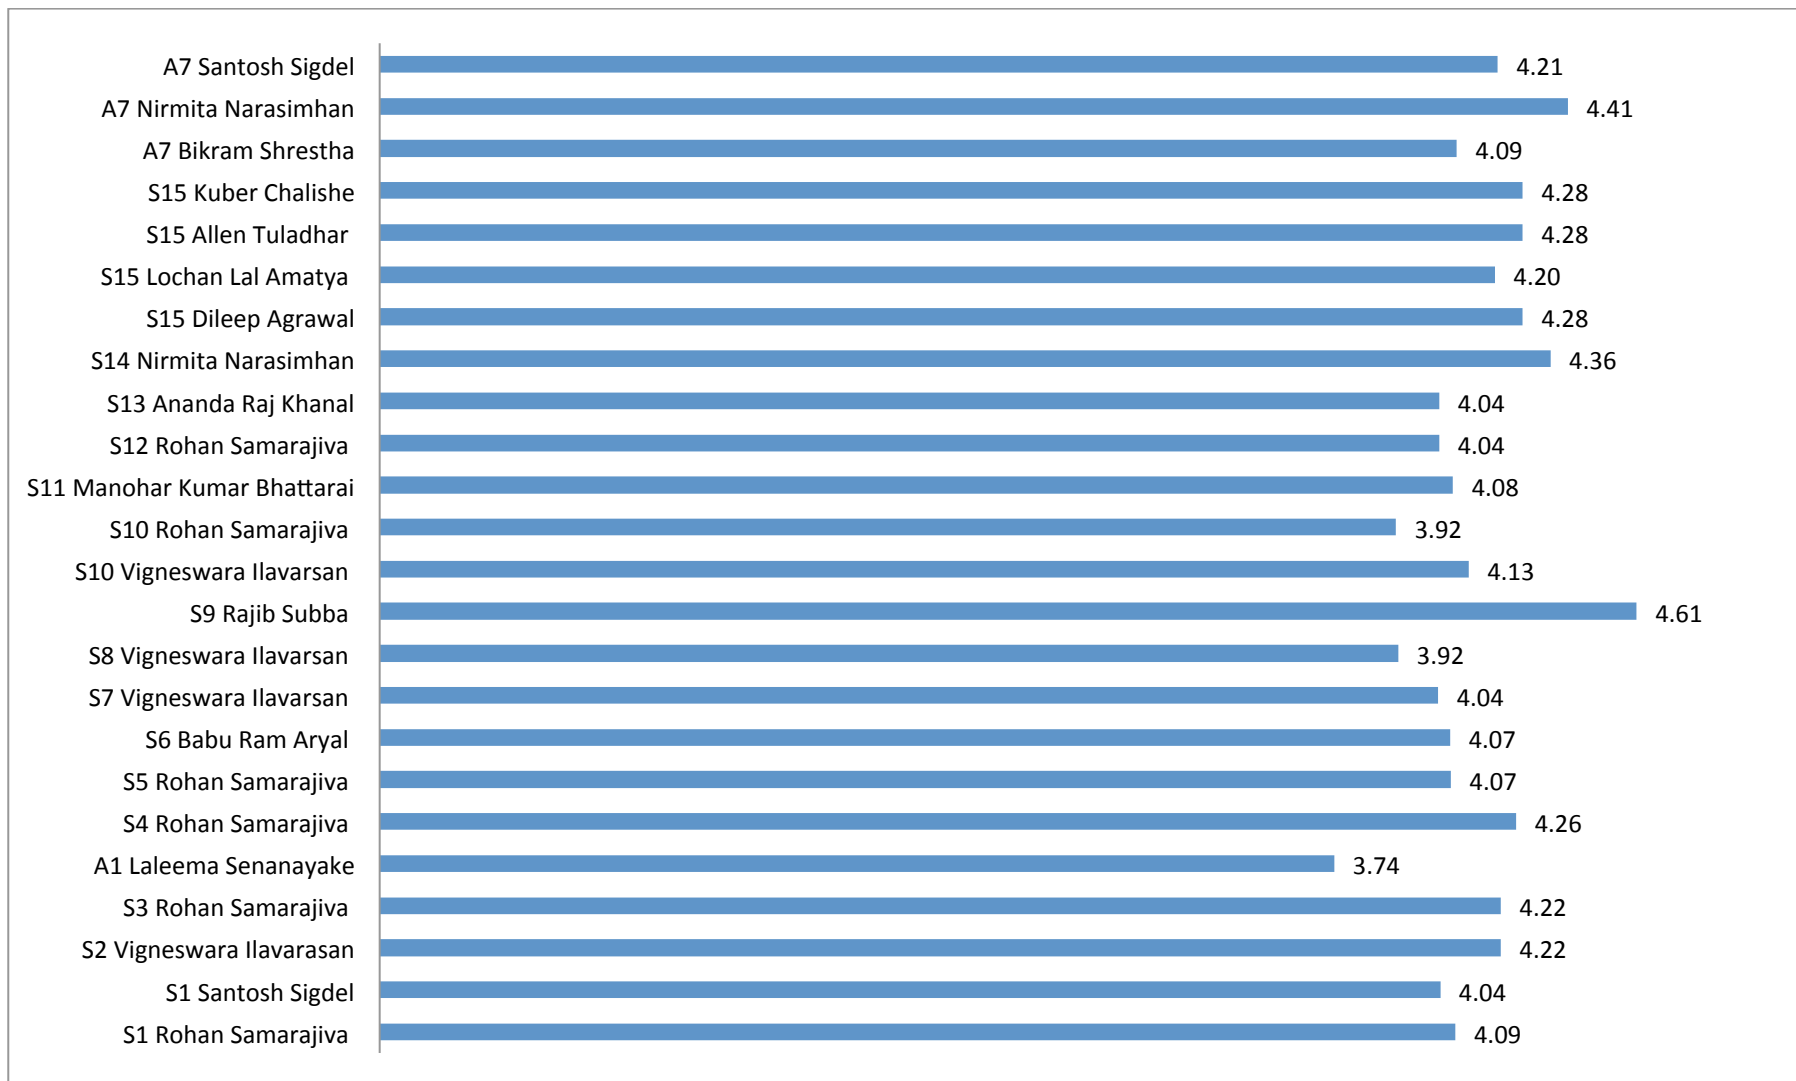

Speaker Rating