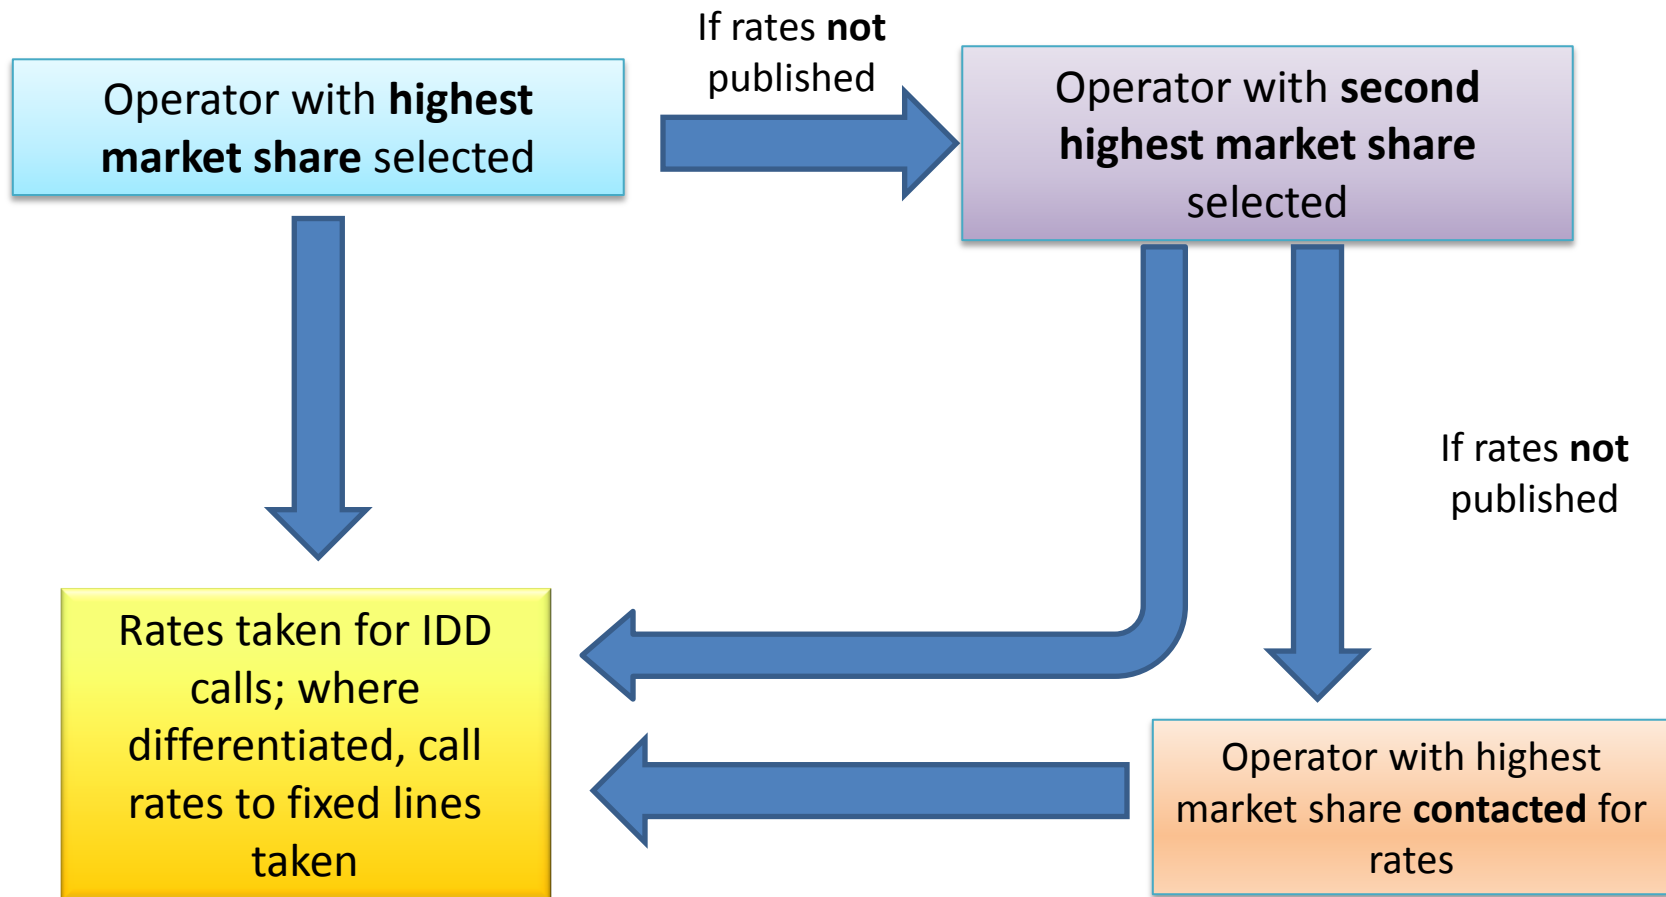

Methodology for IDD

- All prices converted to USD using www.oanda.com
- Tariffs per minute reported are standard (VIP) rate at peak times

International DD – Fixed Line (Rates in USD)

Shaded in green is the **lowest** for each country

Highlighted in red are the **highest** for each country

Country		Calling from													
		Cook Islands	Fiji	FSM	Kiribati	Marshall Islands	Nauru	Niue	Palau	PNG	Samoa	Solomon Islands	Tonga	Tuvalu	Vanuatu
Calling to	Cook Islands		0.41	1.95	2.76	1.50	-	1.97	0.99	1.39	0.38	1.01	0.84	2.46	1.64
	Fiji	1.26		1.75	2.76	1.50	-	1.97	0.35	1.39	0.37	1.01	0.39	1.53	0.44
	FSM	1.54	0.41		2.76	1.50	-	2.28	0.99	1.39	0.37	1.01	0.56	2.46	0.66
	Kiribati	1.54	0.41	1.75		1.50	-	1.97	0.35	1.39	0.37	1.01	0.84	2.46	1.64
	Marshall Islands	1.54	0.41	1.75	2.76		-	2.28	0.35	1.39	0.37	1.01	0.56	2.46	0.66
	Nauru	1.54	0.41	2.50	2.76	1.50		1.97	1.50	1.39	0.37	1.01	2.23	2.46	1.64
	Niue	1.54	0.41	2.70	2.76	1.50	-		0.99	1.39	0.38	1.01	1.11	2.46	1.64
	Palau	1.54	0.41	1.75	2.76	1.50	-	2.28		1.39	0.37	1.01	0.84	2.46	0.66
	PNG	1.54	0.41	2.00	2.76	1.50	-	1.97	0.99		0.38	1.01	1.11	2.46	1.64
	Samoa	1.53	0.41	1.75	2.76	1.50	-	1.97	0.99	1.39		1.01	0.39	2.46	0.44
	Solomon Islands	1.54	0.41	3.20	2.76	1.50	-	1.97	1.50	1.39	0.77		1.11	2.46	1.64
	Tonga	1.54	0.41	1.75	2.76	1.50	-	1.97	0.35	1.39	0.37	1.01		2.46	0.66
	Tuvalu	1.54	0.41	2.50	2.76	1.50	-	1.97	0.99	1.39	0.38	1.01	0.84		1.64
	Vanuatu	1.54	0.41	2.40	2.76	1.50	-	1.97	1.50	1.39	0.37	1.01	0.84	2.46