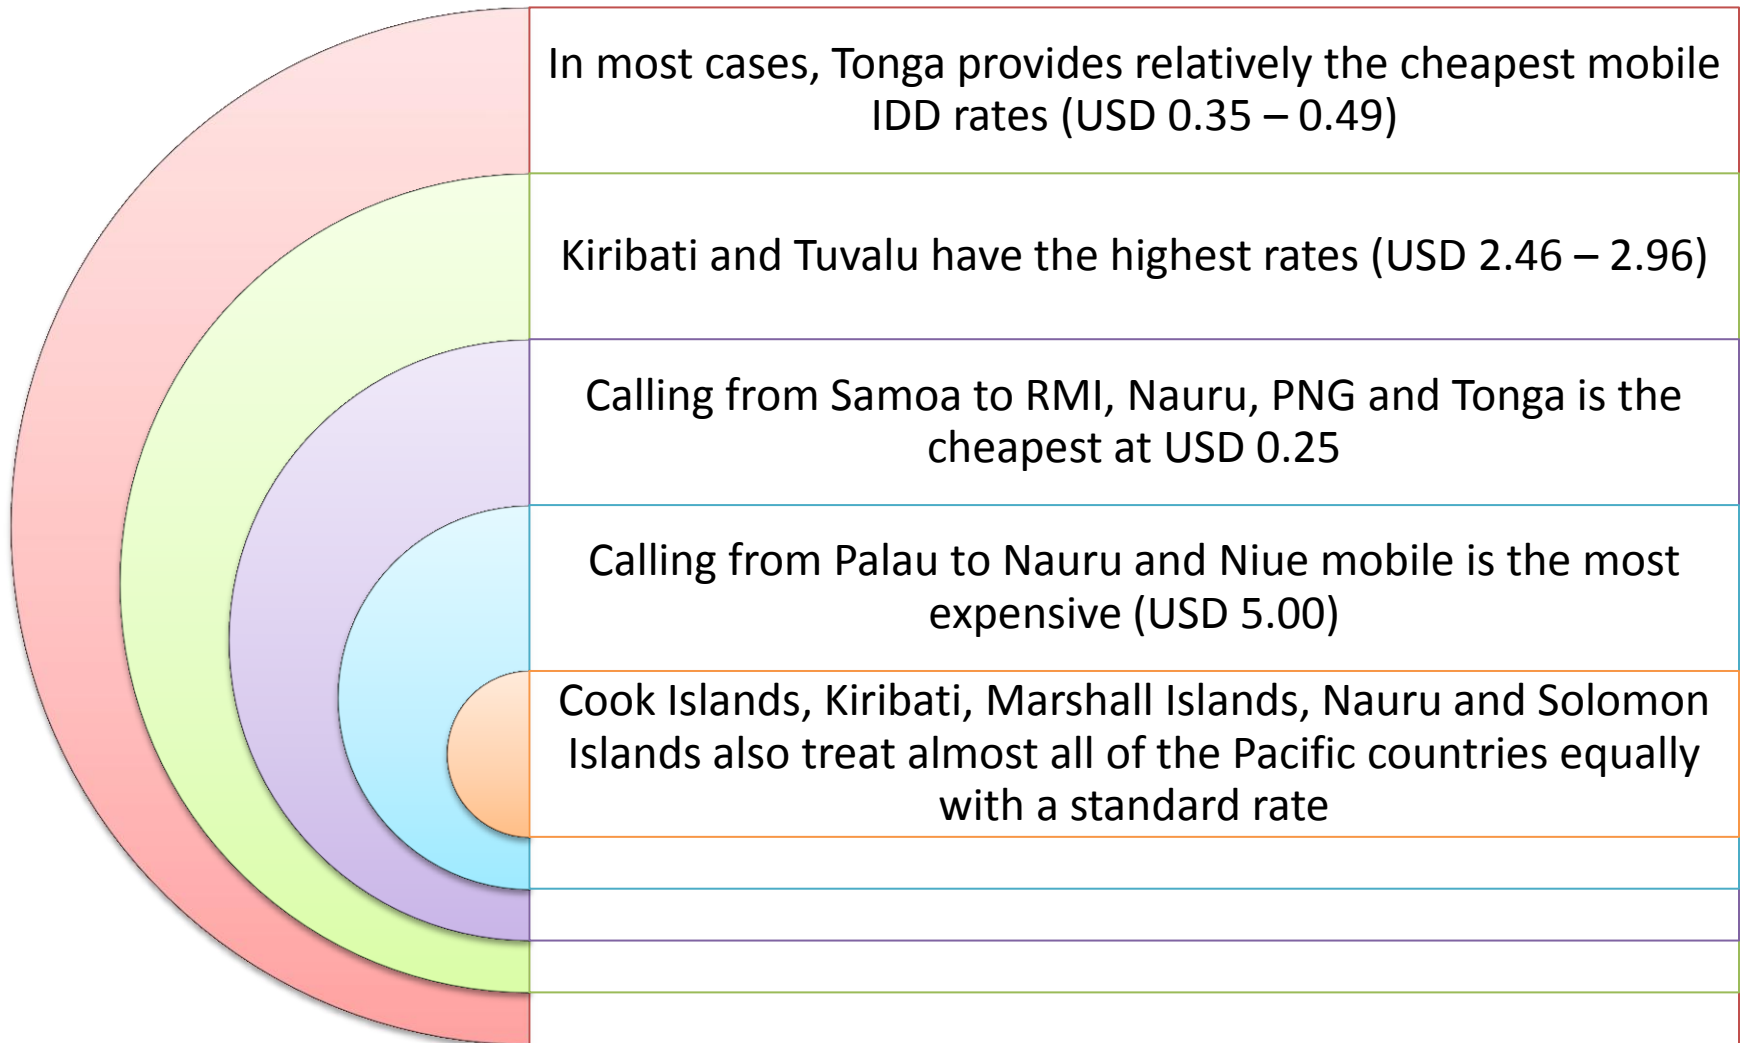

Summary of Findings: IDD – Mobile