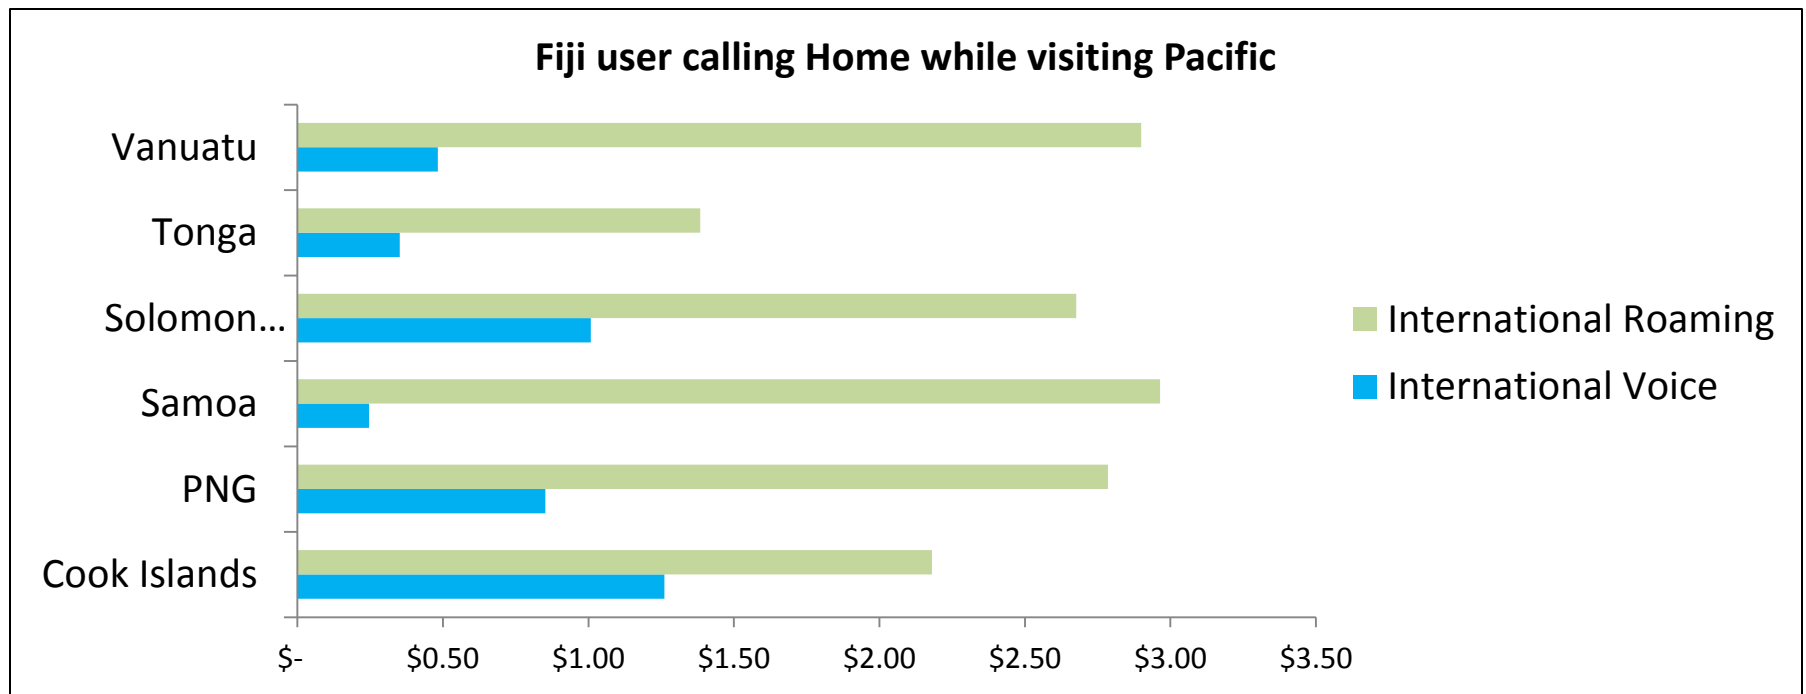

# International Roaming – SMS (Rates in USD)

Shaded in green is the **lowest** for each country

Highlighted in red are the **highest** for each country

Country	Home Country														
	Cook Islands	Fiji	FSM	Kiribati	Marshall Islands	Nauru	Niue	Palau	PNG	Samoa	Solomon Islands	Tonga	Tuvalu	Vanuatu	
Visiting Country	Cook Islands		0.74	-	-	-	0.89	-	-	0.62	0.65	-	0.47	-	0.46
	Fiji	0.81		-	-	-	0.89	-	-	0.62	0.65	0.11	0.47	-	0.46
	FSM	-	-		-	-	0.89	-	-	0.62	0.65	-	0.47	-	0.46
	Kiribati	-	-	-		-	0.89	-	-	0.62	0.65	-	0.47	-	0.46
	Marshall Islands	-	-	-	-		0.89	-	-	0.62	0.65	-	0.47	-	0.46
	Nauru	-	-	-	-	-		-	-	0.62	0.65	-	0.47	-	0.46
	Niue	-	-	-	-	-	0.89		-	0.62	0.65	-	0.47	-	0.46
	Palau	-	-	-	-	-	0.89	-		0.62	0.65	-	0.47	-	0.46
	PNG	0.47	0.83	-	-	-	0.59	-	-		0.65	-	0.47	-	0.46
	Samoa	0.40	0.47	-	-	-	0.59	-	-	0.62		-	0.47	-	0.46
	Solomon Islands	-	0.39	-	-	-	0.89	-	-	0.62	0.65		0.47	-	0.46
	Tonga	0.49	0.34	-	-	-	0.59	-	-	0.62	0.65	-		-	0.46
	Tuvalu	-	-	-	-	-	0.89	-	-	0.62	0.65	-	0.47		0.46
	Vanuatu	0.48	0.45	-	-	-	0.59	-	-	0.62	0.65	-	0.47	-	

# IMR vs Local SIM in Visiting Country (Rates in USD)

- The local IDD tariffs and price of purchasing a local SIM is much more cost effective for a user than choosing International mobile roaming (IMR)

**Example:** As illustrated in figure below, a user from Fiji would rather make an IDD call from any of the Pacific countries than choosing mobile roaming to call home (Fiji)